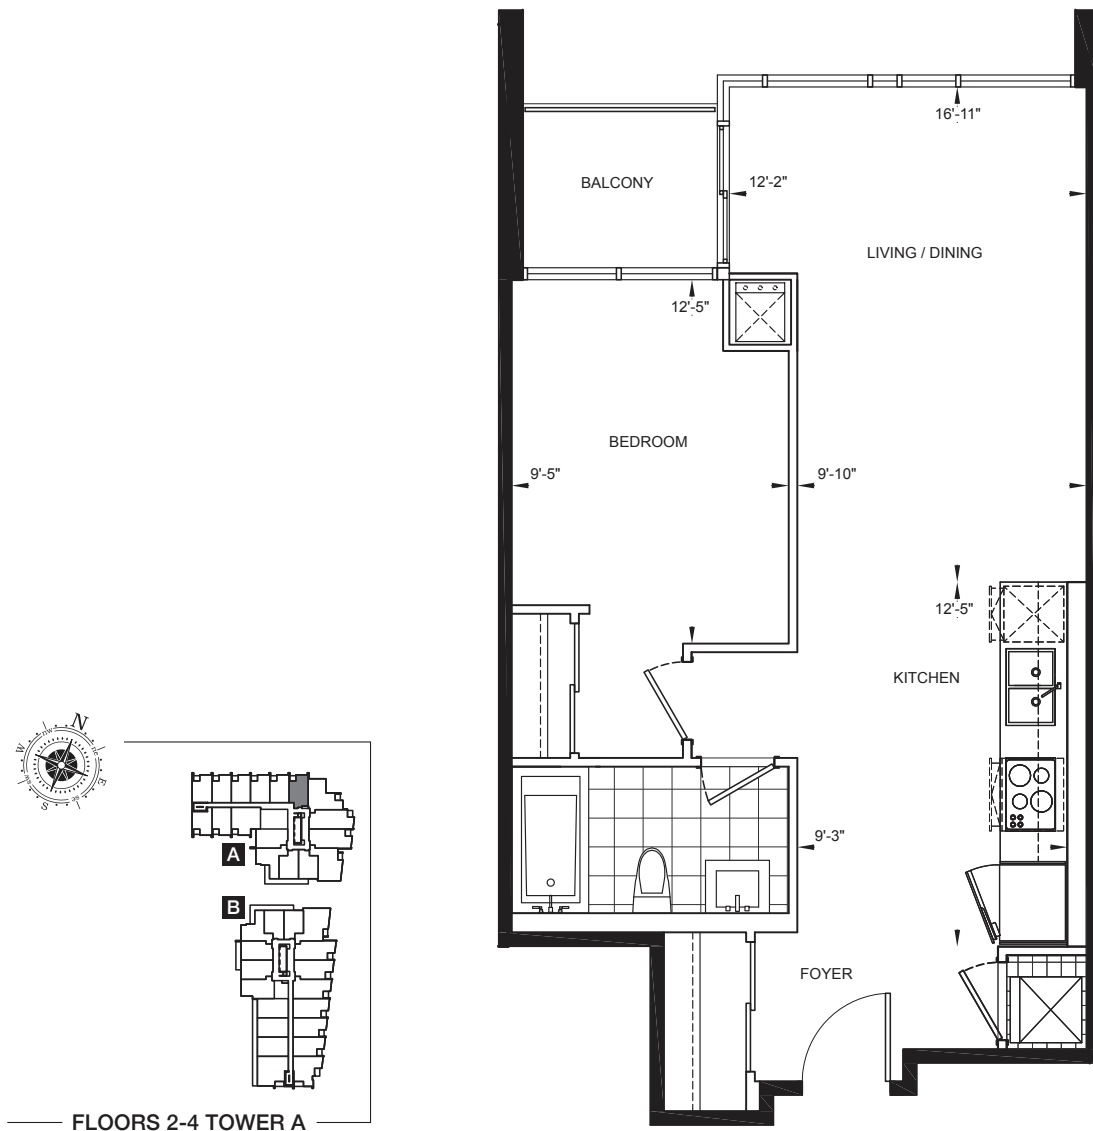

# SUITE TYPE 40

646 SQ. FT. | ONE BEDROOM

*Grand Palace*  
CONDOMINIUMS

34

9612 Yonge Street 905.907.4370 [www.grandpalace.ca](http://www.grandpalace.ca)

**DISCLAIMER:** All prices, figures, sizes, specifications and information are subject to change without notice. All areas and stated dimensions are approximate. Actual usable floorspace, living area and square footage may vary from stated floor area. All illustrations are artist's concept only. The unit show may be the reverse of the unit purchased. E. & O.E April 2012.