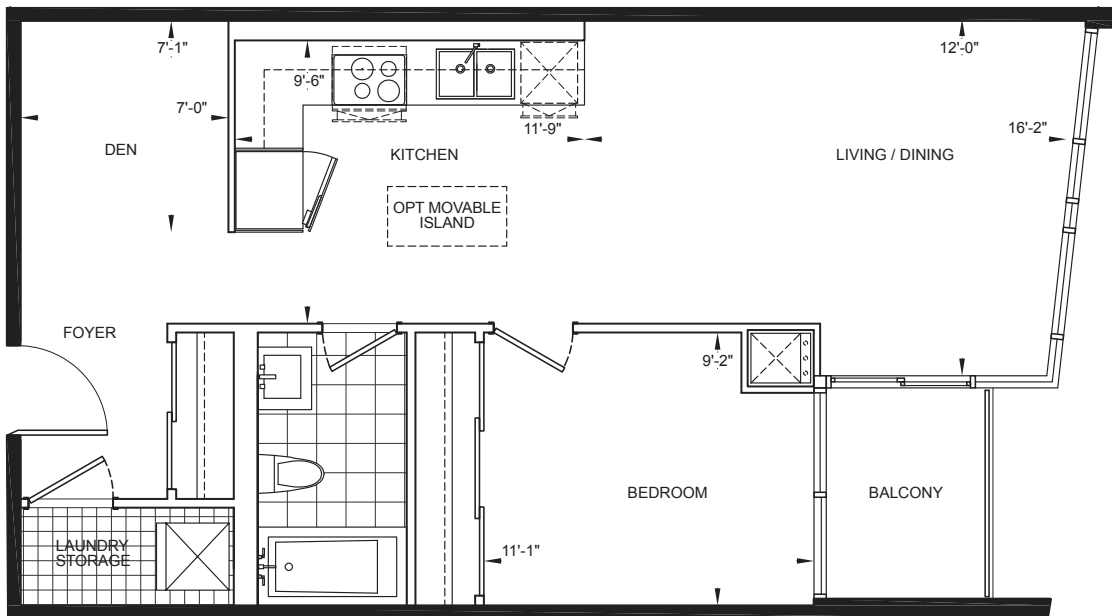

SUITE TYPE 38A

677 SQ. FT. | ONE BEDROOM + DEN

FLOORS 2-4 TOWER B

Grand Palace
CONDOMINIUMS

33

9612 Yonge Street 905.907.4370 www.grandpalace.ca

DISCLAIMER: All prices, figures, sizes, specifications and information are subject to change without notice. All areas and stated dimensions are approximate. Actual usable floorspace, living area and square footage may vary from stated floor area. All illustrations are artist's concept only. The unit show may be the reverse of the unit purchased. E. & O.E April 2012.