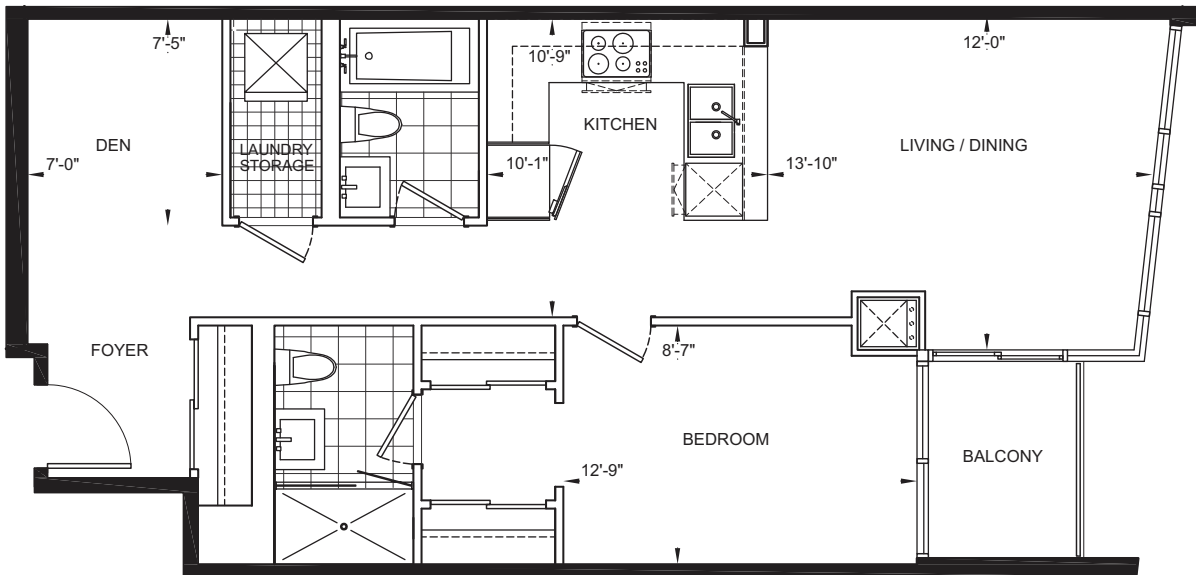

SUITE TYPE 34A

768 SQ. FT. | ONE BEDROOM + DEN

FLOORS 2-4 TOWER B

Grand Palace
CONDOMINIUMS